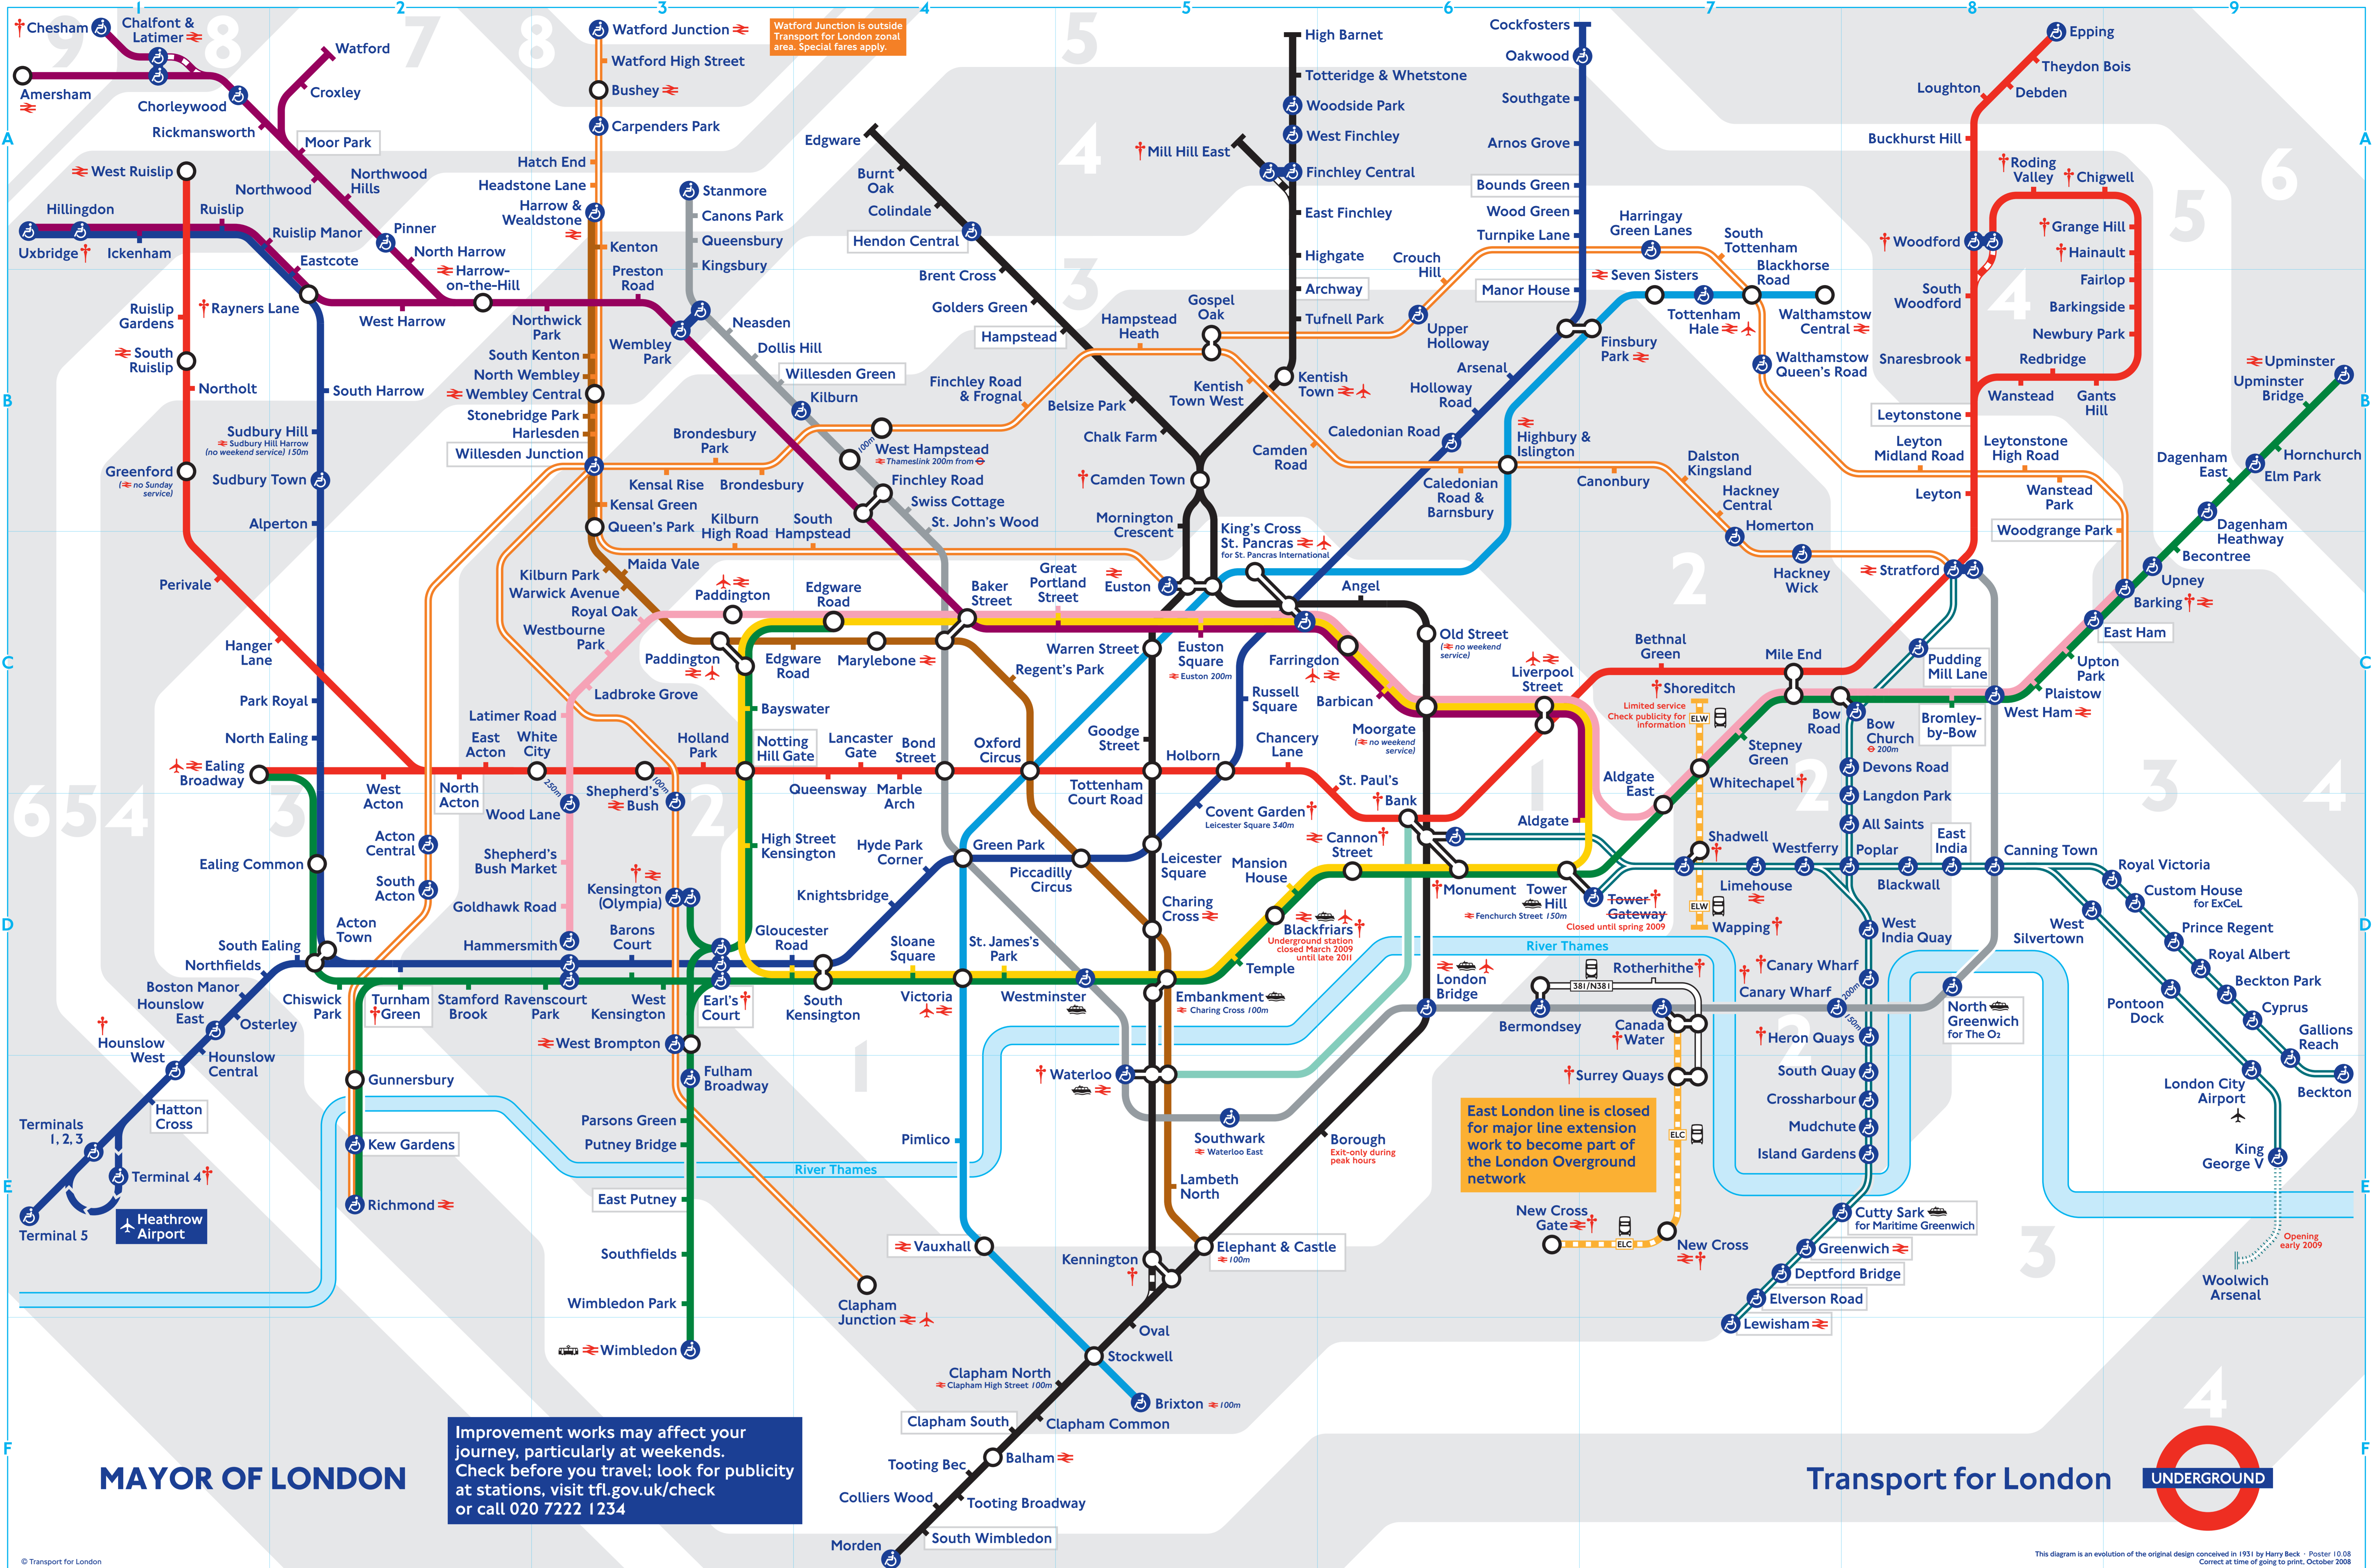

Tube map

- Bakerloo
- Central
- Restricted service
- Circle
- District
- Hammersmith & City
- Jubilee
- Metropolitan
- Restricted service
- Northern
- Restricted service
- Piccadilly
- Victoria
- Waterloo & City
- London Overground
- DLR
- Replacement bus service
- Local bus service

- Interchange stations
- Step-free access from the platform to the street
- Connections with National Rail
- Check before you travel. See index below
- Connections with riverboat services
- Connection with Tramlink
- Location of Airport
- Interchange with National Rail services to airport
- Replacement bus services
- Bicycle parking
- Car parks
- Toilets on site/nearby
- Travel Information Centres

- 9 Station in Zone 9
- 8 Station in Zone 8
- 7 Station in Zone 7
- 6 Station in both zones
- 5 Station in Zone 5
- 4 Station in both zones
- 3 Station in Zone 3
- 2 Station in Zone 2
- 1 Station in Zone 1

Website tfl.gov.uk
24 hour travel information
020 7222 1234

www.IKEA.co.uk

Home is the most important place in the world.

Croydon (Ampere Way) • Edmonton (Tottenham Hale) • Lakeside (Chafford Hundred) • Wembley (Neasden) • Shop online at www.IKEA.co.uk

www.IKEA.co.uk