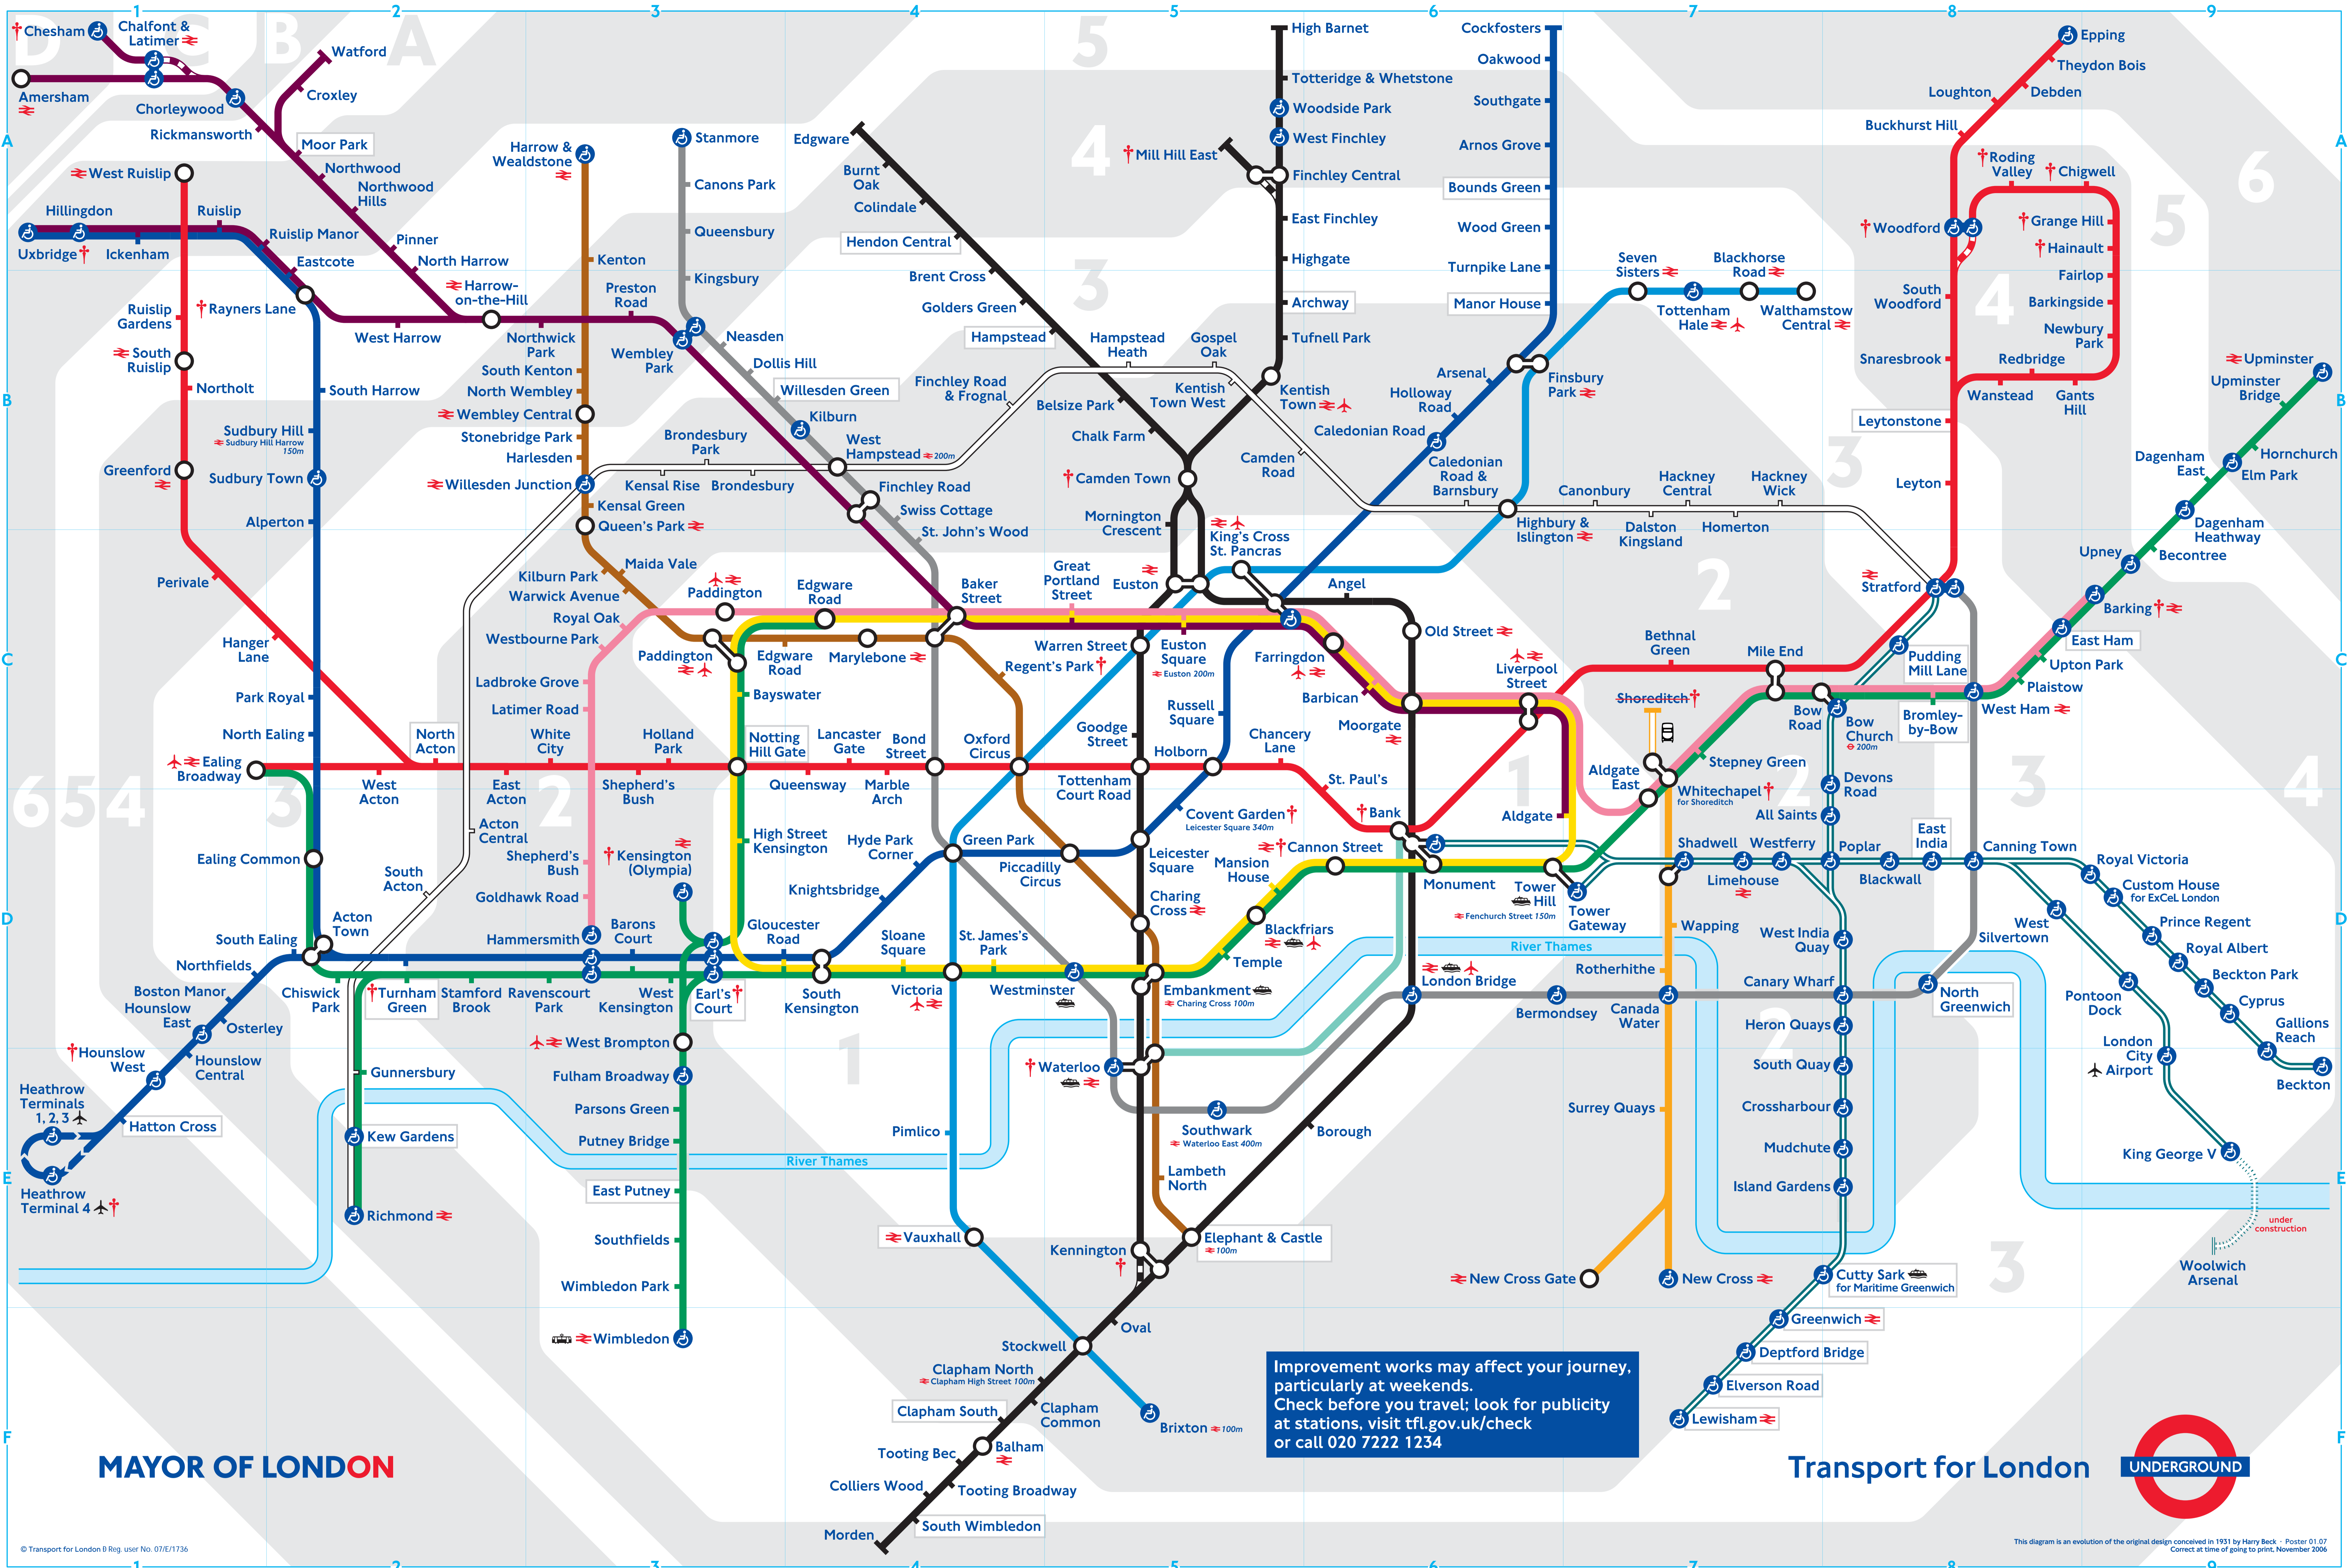

Tube map

- Bakerloo
- Central
- Circle
- District
- East London
- Hammersmith & City
- Jubilee
- Metropolitan
- Northern
- Piccadilly
- Victoria
- Waterloo & City
- DLR
- Under construction
- National Rail

- Interchange stations
- Step-free access from the platform to the street
- Connections with National Rail
- Check before you travel. See index below
- Connections with riverboat services
- Connection with Tramlink
- Location of Airport
- Interchange with National Rail services to airport
- Replacement bus service
- Bicycle parking
- Car parks
- Toilets on site/nearby
- Travel Information Centres

- **D** Station in Zone D
- **C** Station in Zone C
- **B** Station in Zone B
- **A** Station in Zone A
- **6** Station in Zone 6 and Zone A
- **5** Station in Zone 5
- **4** Station in both zones
- **3** Station in Zone 3
- **2** Station in both zones
- **1** Station in Zone 1

24 hour travel information
020 7222 1234

Website
tfl.gov.uk

Textphone
020 7918 3015

Improvement works may affect your journey, particularly at weekends. Check before you travel; look for publicity at stations, visit tfl.gov.uk/check or call 020 7222 1234

MAYOR OF LONDON

Transport for London

Line	Station	Facilities	Zone	Line	Station	Facilities	Zone	Line	Station	Facilities	Zone	Line	Station	Facilities	Zone	Line	Station	Facilities	Zone		
A1	Acton Central		3	A1	Chalfont & Latimer		5	A1	Chalfont & Latimer		5	A1	Chalfont & Latimer		5	A1	Chalfont & Latimer		5		
A2	Acton Town		3	A2	Chesham		5	A2	Chesham		5	A2	Chesham		5	A2	Chesham		5	A2	Chesham
A3	Acton Worksop		3	A3	Chorleywood		5	A3	Chorleywood		5	A3	Chorleywood		5	A3	Chorleywood		5	A3	Chorleywood
A4	Admiral's Way		3	A4	Croxley		5	A4	Croxley		5	A4	Croxley		5	A4	Croxley		5	A4	Croxley
A5	Adolf Green		3	A5	East Acton		3	A5	East Acton		3	A5	East Acton		3	A5	East Acton		3	A5	East Acton
A6	Adolf Green		3	A6	East Acton		3	A6	East Acton		3	A6	East Acton		3	A6	East Acton		3	A6	East Acton
A7	Adolf Green		3	A7	East Acton		3	A7	East Acton		3	A7	East Acton		3	A7	East Acton		3	A7	East Acton
A8	Adolf Green		3	A8	East Acton		3	A8	East Acton		3	A8	East Acton		3	A8	East Acton		3	A8	East Acton
A9	Adolf Green		3	A9	East Acton		3	A9	East Acton		3	A9	East Acton		3	A9	East Acton		3	A9	East Acton
A10	Adolf Green		3	A10	East Acton		3	A10	East Acton		3	A10	East Acton		3	A10	East Acton		3	A10	East Acton

The cheapest way to get around London

Go to tfl.gov.uk/oyster